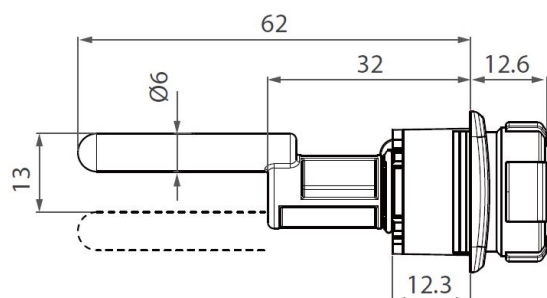

## Description:

Combi. Cent. Lock M224C, 4-Digit, LH, 90DG, Master Key+Code Finder (Direct), Black, 73X25X12mm, Straight Cam C/E:32mm,, Closed 9 O´Clock, Open 12 O´Clock, Pre-coded 0000, Changing, Code by Switching Button from A To B & Back, MK Code 201,, Cylinder Centre to Edge of Lock Body: 12mm., Lockingbar 1018 Can be Used

## Item number:

14.08.258-9

| Units | Box | Carton | HS Code    | Barcode   |
|-------|-----|--------|------------|---|
| Pcs.  | 10  | 100    | 8301300000 | <br>5704866475495 |