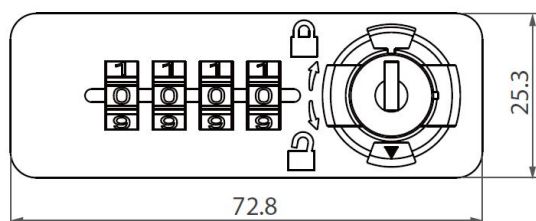

PRODUCT SHEET

Description:

Combi. Cent. Lock M224C, 4-Digit, LH, 90DG, Master Key+Code Finder (Direct), Black, 73X25X12mm, Straight Cam C/E:32mm,, Closed 9 O´Clock, Open 12 O´Clock, Pre-coded 0000, Changing, Code by Switching Button from A To B & Back, MK Code 201,, Cylinder Centre to Edge of Lock Body: 12mm., Lockingbar 1018 Can be Used

Item number:

14.08.258-9

Units	Box	Carton	HS Code	Barcode
Pcs.	10	100	8301300000	 5704866475495

SISO A/S

Mileparken 11
DK-2740 Skovlunde
Denmark
VAT: DK 24786013

Phone +45 45 830 900

www.siso.dk
siso@siso.dk

Danske Bank
Nytorv Branch
Copenhagen
SWIFT: DABADKKK

Account no.
4180 3112 112936
IBAN Account
DK7230003112112936